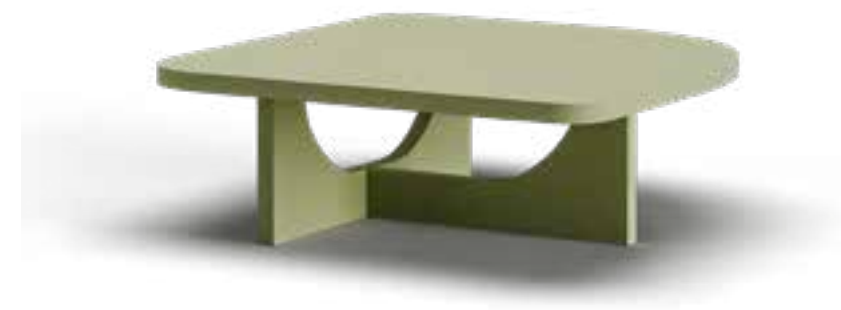

OSCAR Center Table

Materials and Finishes

Sacramento Grey Oak Laminate

Dimensions

H 37 D 110 W 110 . cm
H 14,57 D 43,31 W 43,31 . inch